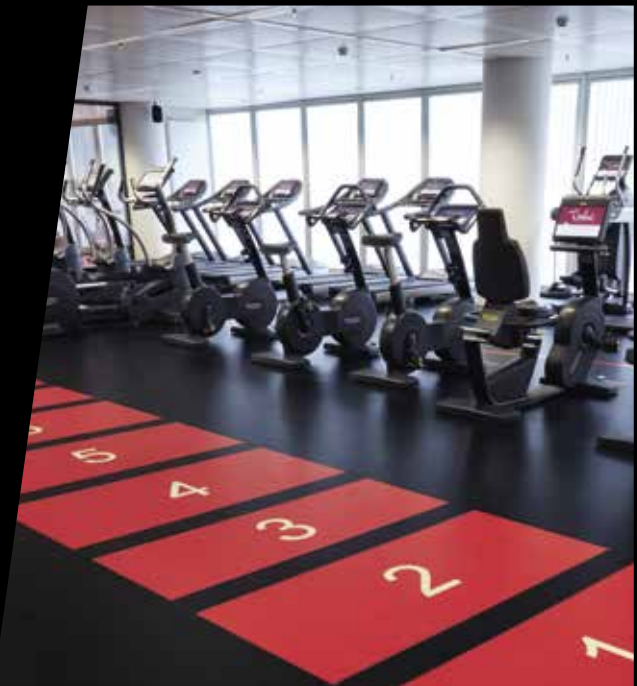

STORAGE AREA
GTI

**FREE WEIGHT
AND CARDIO ZONE**
CREATION

INFIRMARY
TARAFLEX® COMFORT