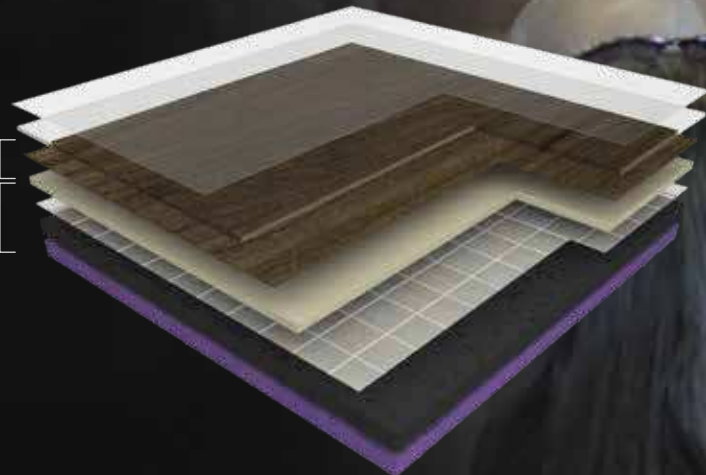

NO NEED TO COMPROMISE BETWEEN SPORT USAGE AND MULTIPURPOSE ACTIVITIES

COMFORT CXP HD+

1. Double density foam
2. > Indentation resistance
   - > Performance

DURABILITY D-Max

1. Calendered PVC Sheets
   reinforced with fibre glass grid
2. > High durability
   - > Outstanding dimensional stability

TRIPLE ACTION Protocolsol

1. An intelligent triple action
   surface treatment
2. > Best solution to maximize
     both slide and grip
   - > A friction-burn free surface
   - > Cost effective and easy
     to maintain