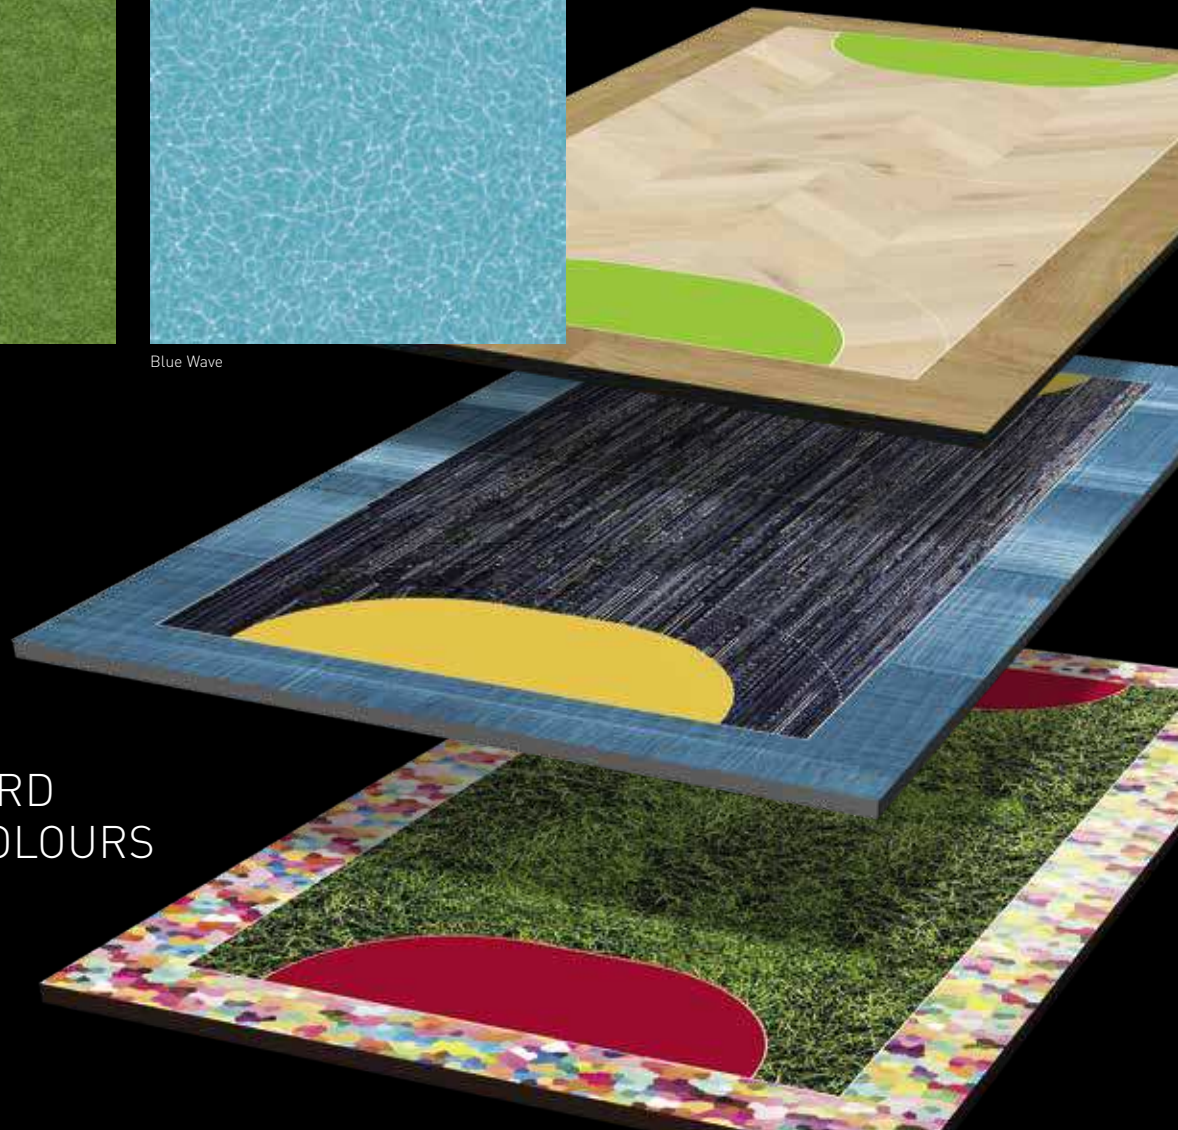

*for more details please contact your local Gerflor representative

Get started on our website: mytaraflex.gerflor.com

TARAFLEX®

BE INSPIRED...

Golden Herringbone

Wood Crosscut

Pure Concrete

Spring Grass

Blue Wave

MIX & MATCH
WITH STANDARD
TARAFLEX® COLOURS

NO NEED TO COMPROMISE BETWEEN SPORT USAGE AND MULTIPURPOSE ACTIVITIES

COMFORT CXP HD+

- Double density foam
- > Indentation resistance
 - > Performance