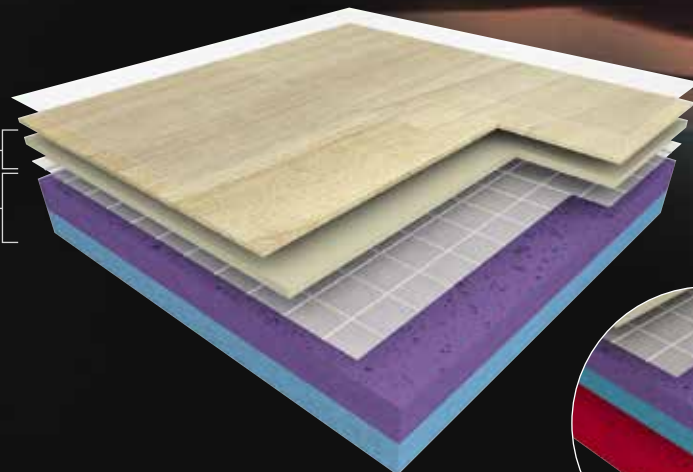

SAFETY

PROTECTION

MULTI

A GREAT SPORT EXPERIENCE THANKS TO TARAFLEX® FLOORS FEATURES: PERFORMANCE, SAFETY AND PROTECTION

COMFORT CXP HD

Double density foam :

- > Performance
- > Safety

DURABILITY D-Max

Calendered PVC Sheets
reinforced with fibre glass grid

- > High durability
- > Outstanding dimensional stability

TRIPLE ACTION Protocolsol®

An intelligent triple action
surface treatment

- > Best solution to maximize
both slide and grip
- > A friction-burn free surface
- > Cost effective and easy
to maintain