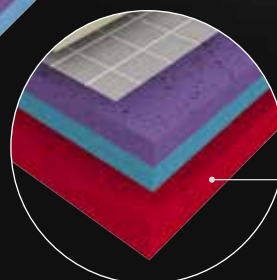

MULTI

A GREAT SPORT EXPERIENCE THANKS TO TARAFLEX® FLOORS FEATURES: PERFORMANCE, SAFETY AND PROTECTION

COMFORT CXP HD

Double density foam :

- > Performance
- > Safety

DURABILITY D-Max

Calendered PVC Sheets
reinforced with fibre glass grid

- > High durability
- > Outstanding dimensional stability

TRIPLE ACTION Protocolsol®

An intelligent triple action
surface treatment

- > Best solution to maximize
  both slide and grip
- > A friction-burn free surface
- > Cost effective and easy
  to maintain

POLYOLEFIN FOAM*

- > Extra protection

*only for Taraflex® Comfort